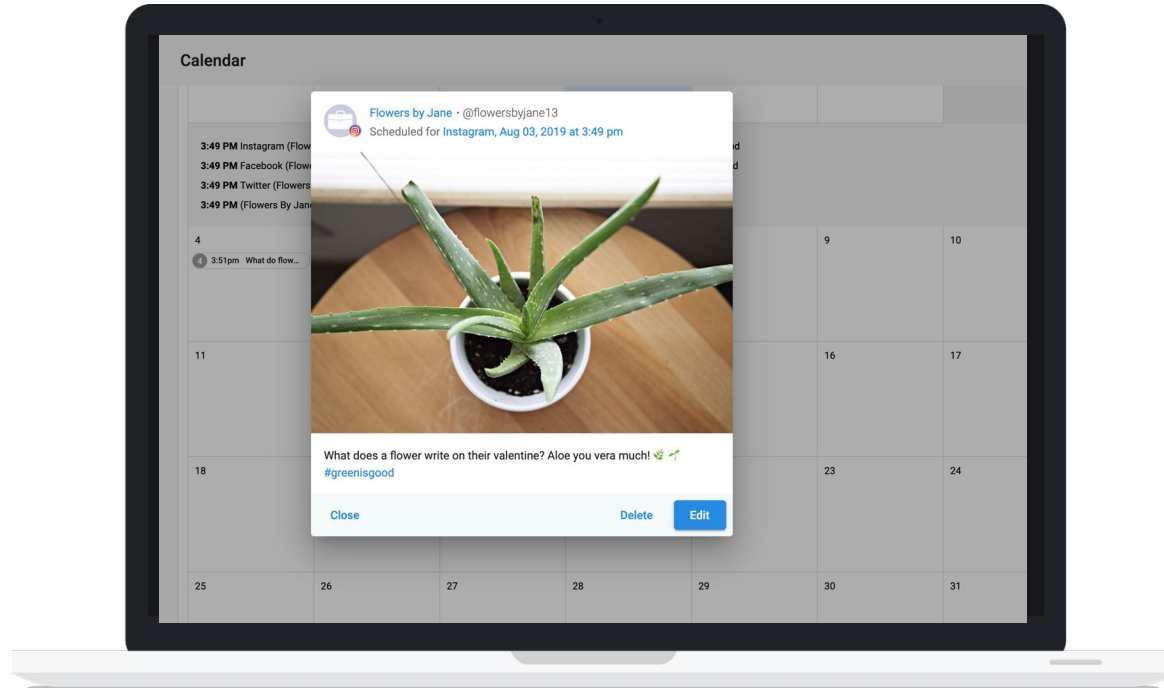

**See proof-of-
performance**

from one location.

Listings Suite

What is the Listings Suite?

A listings management tool that allows you to:

- Push listing data to aggregators and straight to directories
- Ensure you are accurate and found across the web, mobile devices, and voice search
- Make updates in real-time
- View Google insights
- Show proof-of-performance